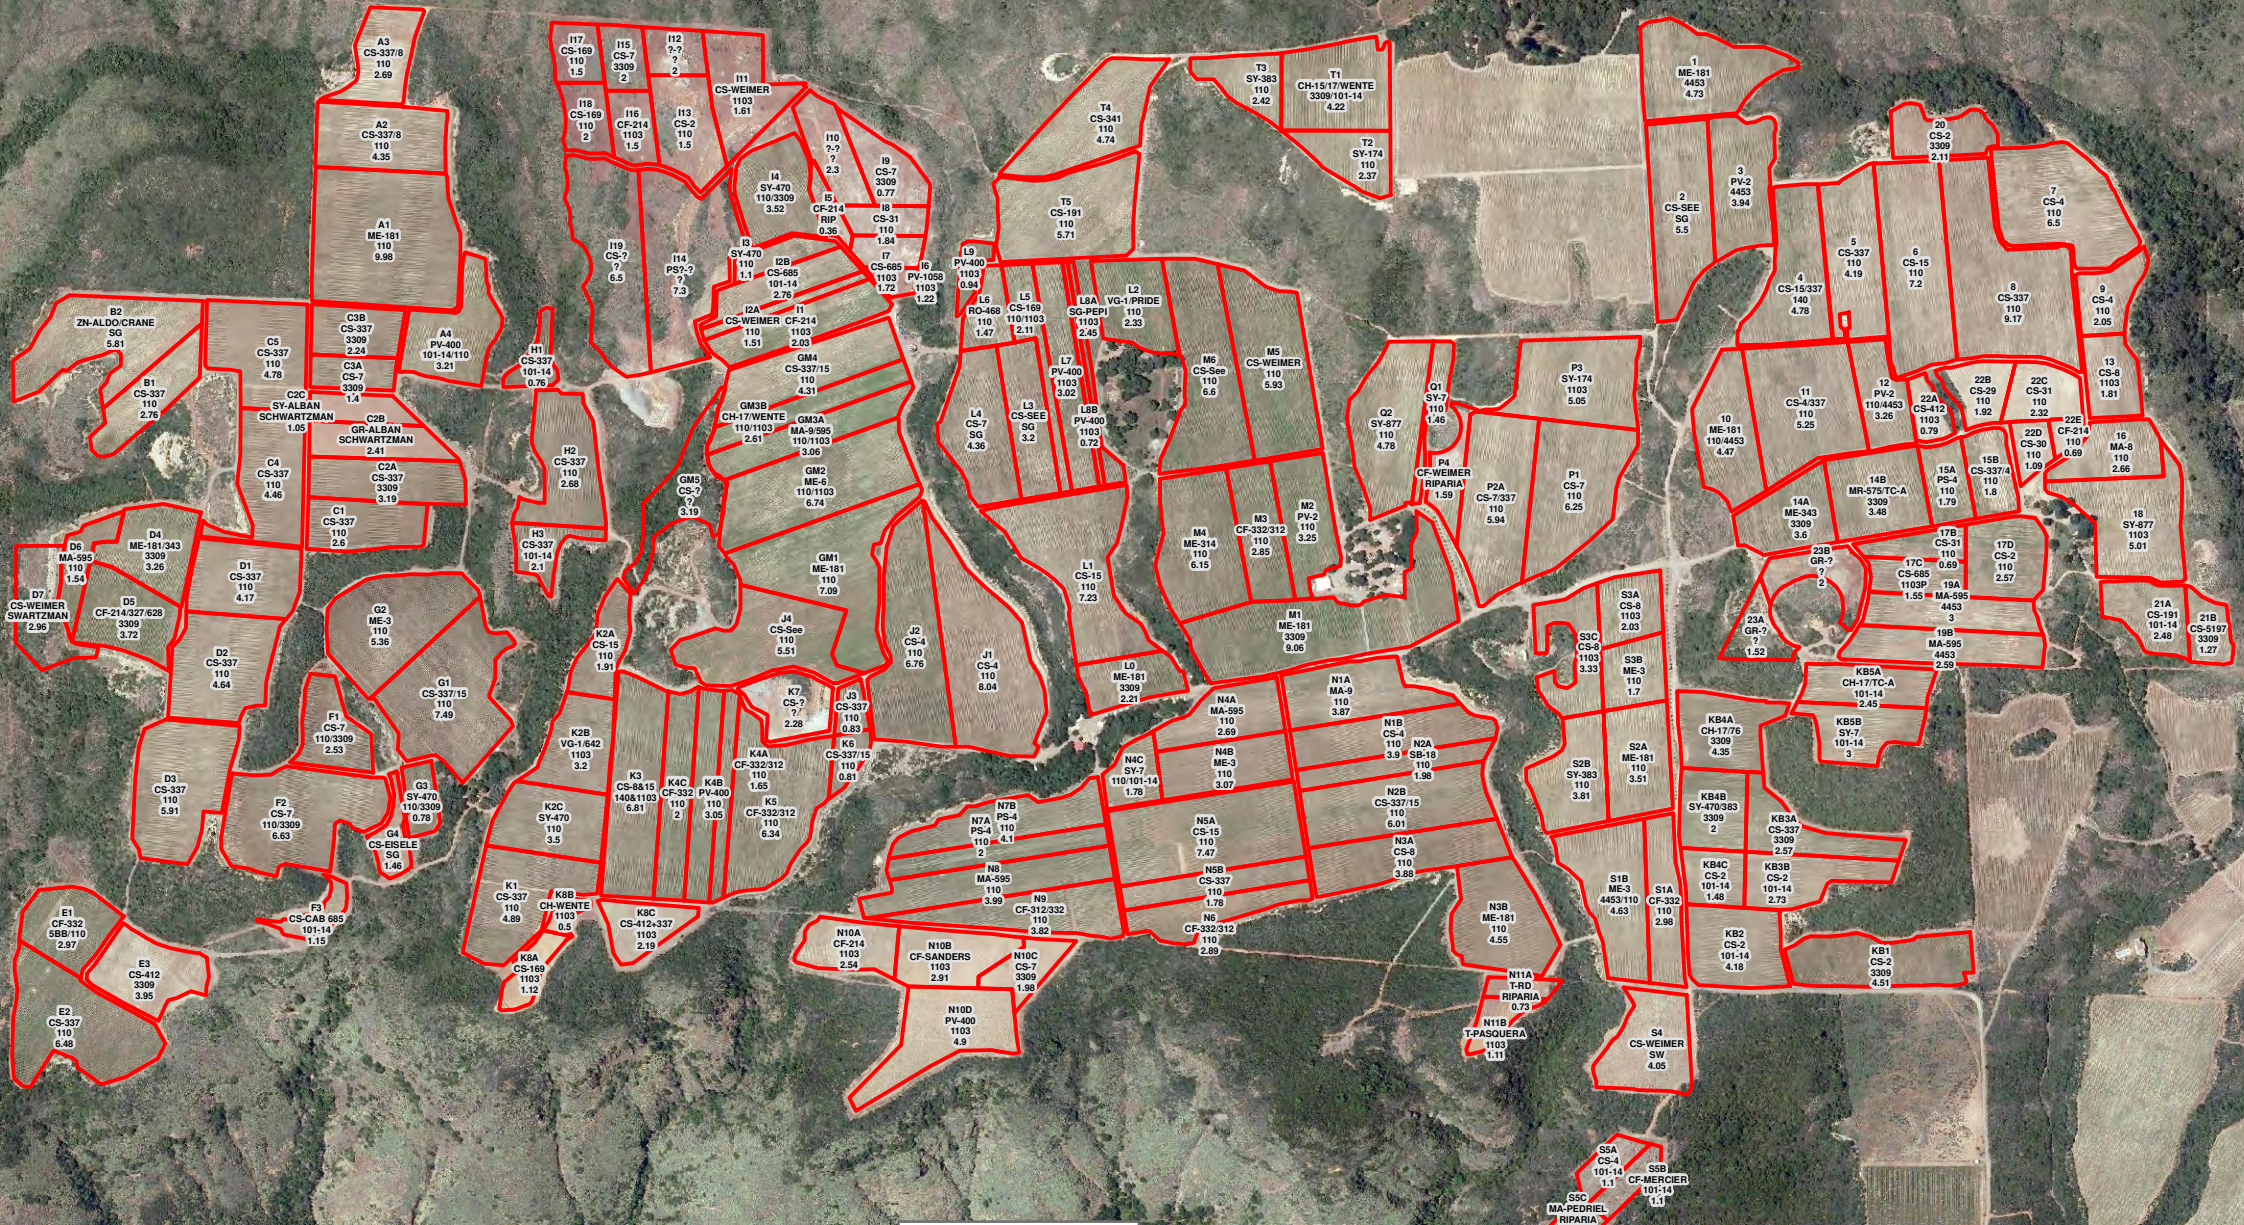

Thursday, September 8, 2011, 2:56:24 PM R:\KRP\KRP\img\dgs\TAGECOACH BLOCK MAPS\2011-09-08\Stagecoach Block Map 9-B-11 legal size.mxd

LEGEND
Block
Variety - Clone
Rootstock
Acres
June 2010 aerial photo

PPI Stagecoach Vineyards
ENGINEERING
2931 Solano Avenue
Napa, CA 94558
(707) 253-1806
September 8, 2011